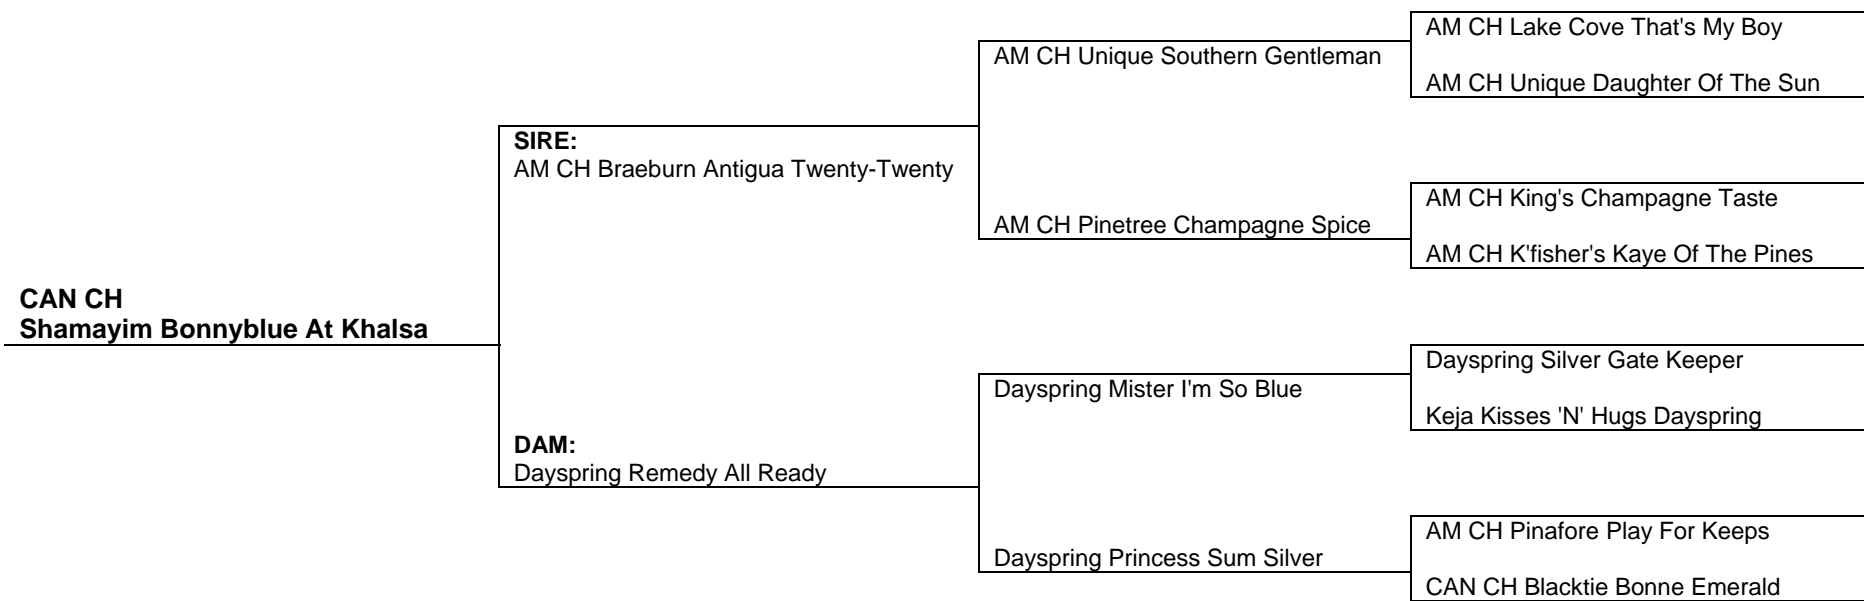

Khalsa Permanent Registered Standard Poodles

Pedigree - CAN CH Shamayim Bonnyblue At Khalsa – PR09851802

Poodle, Female Black

Born: 09/17/2006

Breeder: Deborah Futrell

Owner: Judy Johnston

I certify that this pedigree is, to the best of my knowledge, correct in all aspects