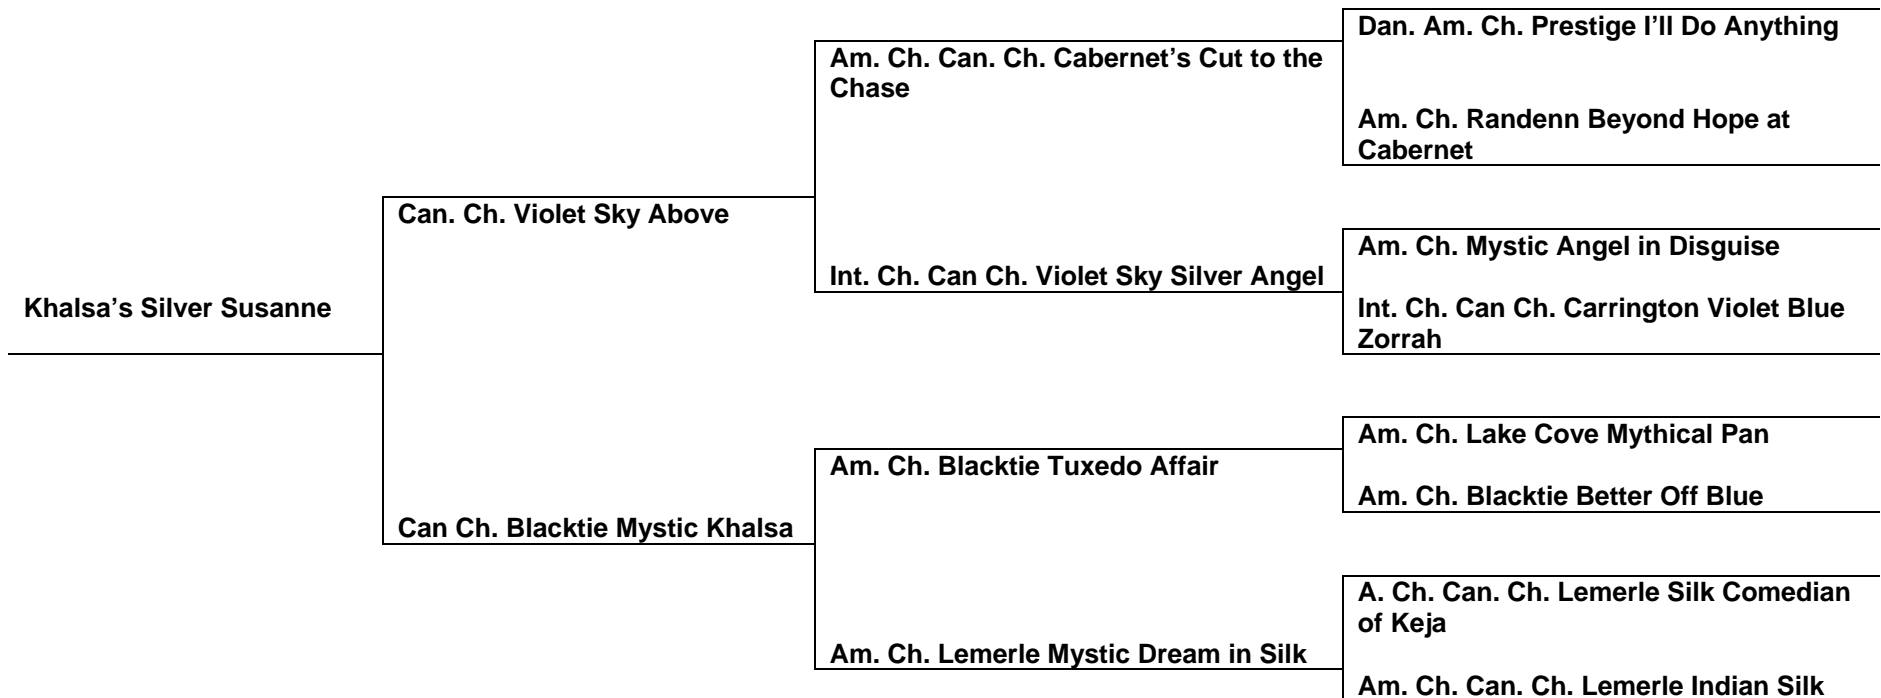

Khalsa Permanent Registered Standard Poodles

Pedigree - Khalsa's Silver Susanne

Poodle, Female, Silver
Breeder: Judy Johnston
Owner: Judy Johnston

I certify that this pedigree is, to the best of my knowledge, correct in all aspects

Judy Johnston – Breeder
Khalsa Permanent Registered Standard Poodles
1859 Chimney Lake Road, Williams Lake, BC, V2G 4W2
250-392-3658 judy@khalsapoodles.com
www.khalsapoodles.com