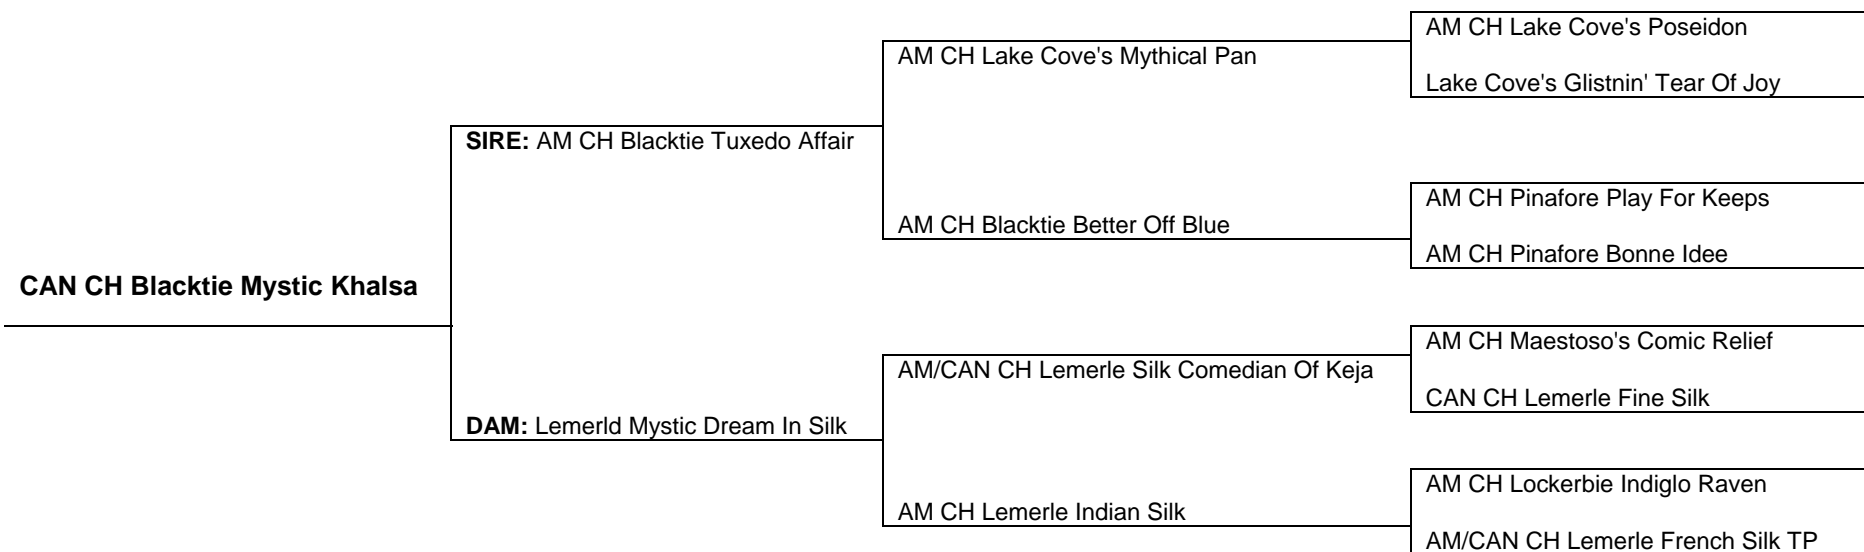

Khalsa Permanent Registered Standard Poodles

Pedigree - CAN CH Blacktie Mystic Khalsa - PR05160404

Poodle, Female White

Born: 10/22/2004

Breeder: Leslie Pope-Hall & Jennifer & Don Gibson

Owner: Judy Johnston